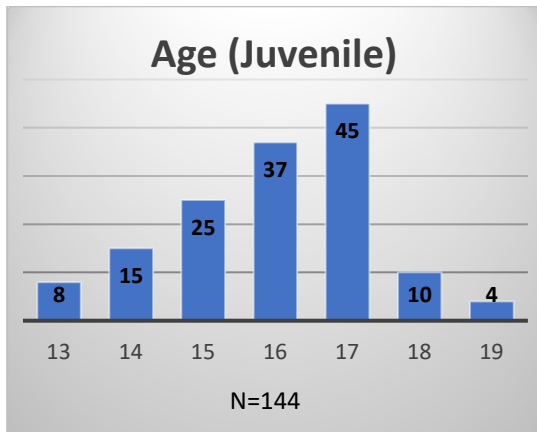

### Tuesday Morning Midnight Count

Total # of probation Involved youth<sup>1</sup>: 1,203

<sup>1</sup> Probation Active: Any youth who is pending sentencing with an active social history, has been formally placed on probation or supervision with Cook County Juvenile Probation on the date of the report.