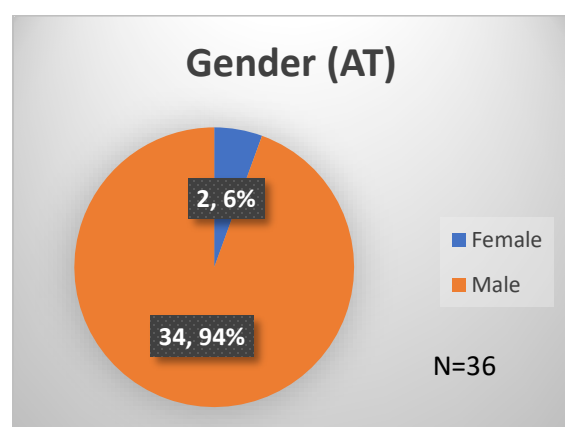

### Tuesday Morning Midnight Count

Total # of probation Involved youth<sup>1</sup>: 1,203

<sup>1</sup> Probation Active: Any youth who is pending sentencing with an active social history, has been formally placed on probation or supervision with Cook County Juvenile Probation on the date of the report.