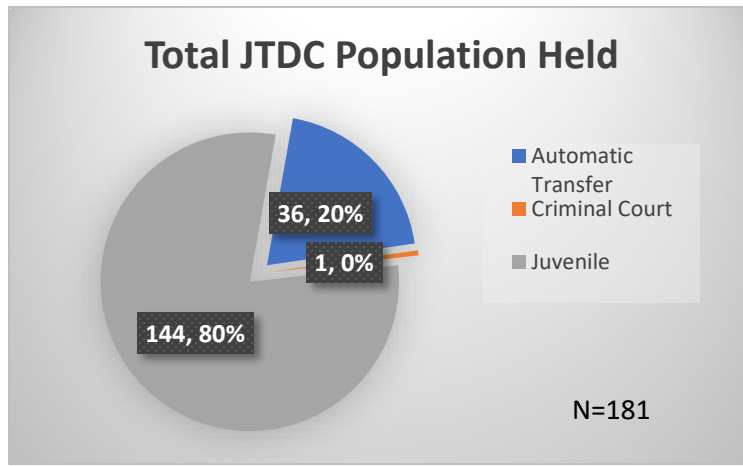

## Demographics for JTDC Population

### Tuesday Morning Midnight Count

Total # of probation Involved youth<sup>1</sup>: 1,203

<sup>1</sup> Probation Active: Any youth who is pending sentencing with an active social history, has been formally placed on probation or supervision with Cook County Juvenile Probation on the date of the report.