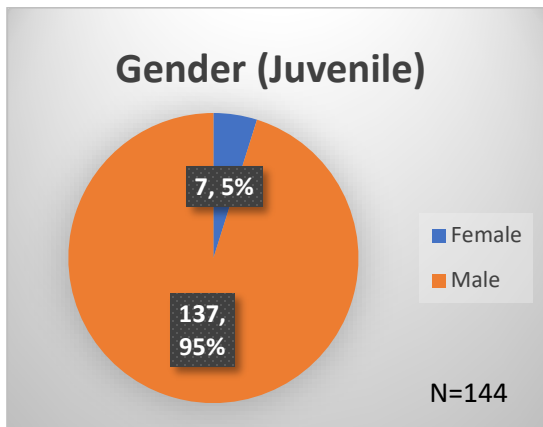

### Tuesday Morning Midnight Count

Total # of probation Involved youth<sup>1</sup>: 1,203

<sup>1</sup> Probation Active: Any youth who is pending sentencing with an active social history, has been formally placed on probation or supervision with Cook County Juvenile Probation on the date of the report.